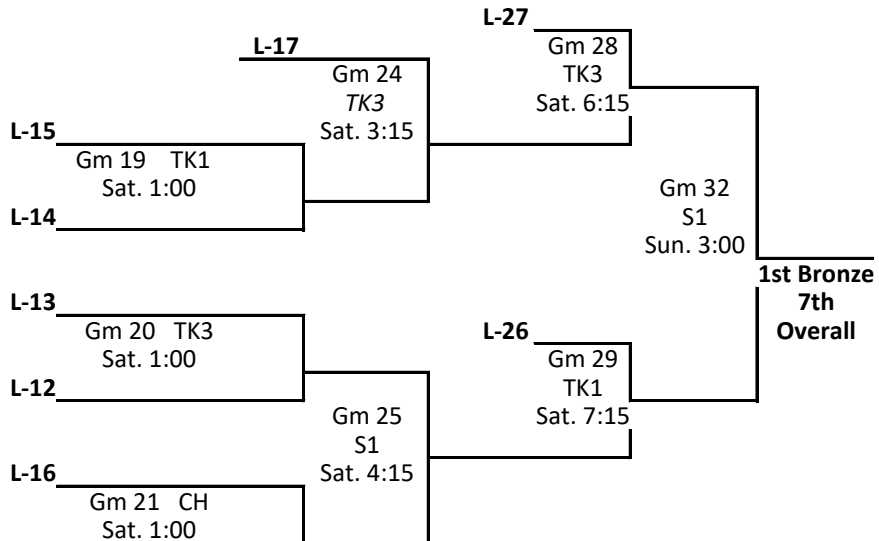

# TLRT 2026 - 15 GIRLS

**SILVER** 1st, 2nd

**GOLD** 1,2,3,4

<b>Salem 1</b>	<b>S1</b>
<b>Salem 2</b>	<b>S2</b>
<b>Trinity Klein</b>	<b>TK1</b>
<b>Trinity Klein</b>	<b>TK2</b>
<b>Trinity Klein</b>	<b>TK3</b>
<b>Concordia H</b>	<b>CH</b>

**15 Teams**  
33 games

Wed. 2/4 AM

**Losers in Bronze are eliminated**

**BRONZE** 1st

Concordia Lutheran High, 700 E Main, Tomball  
 Salem Lutheran, 22601 Lutheran Ch. Rd. Tomball  
 Trinity Klein Lutheran, 5201 Spring Cypress Rd., Spring