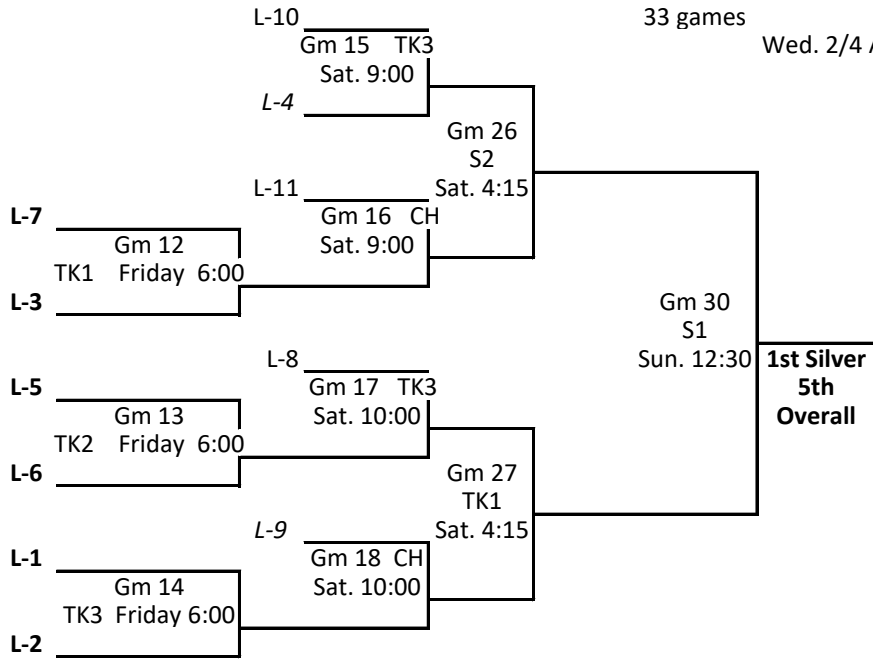

# TLRT 2026 - 15 GIRLS

**SILVER** 1st, 2nd

**GOLD** 1,2,3,4

<b>Salem 1</b>	<b>S1</b>
<b>Salem 2</b>	<b>S2</b>
<b>Trinity Klein</b>	<b>TK1</b>
<b>Trinity Klein</b>	<b>TK2</b>
<b>Trinity Klein</b>	<b>TK3</b>
<b>Concordia H</b>	<b>CH</b>

**15 Teams**  
33 games

Wed. 2/4 AM

**Losers in Bronze are eliminated**

**BRONZE** 1st

Concordia Lutheran High, 700 E Main, Tomball  
 Salem Lutheran, 22601 Lutheran Ch. Rd. Tomball  
 Trinity Klein Lutheran, 5201 Spring Cypress Rd., Spring