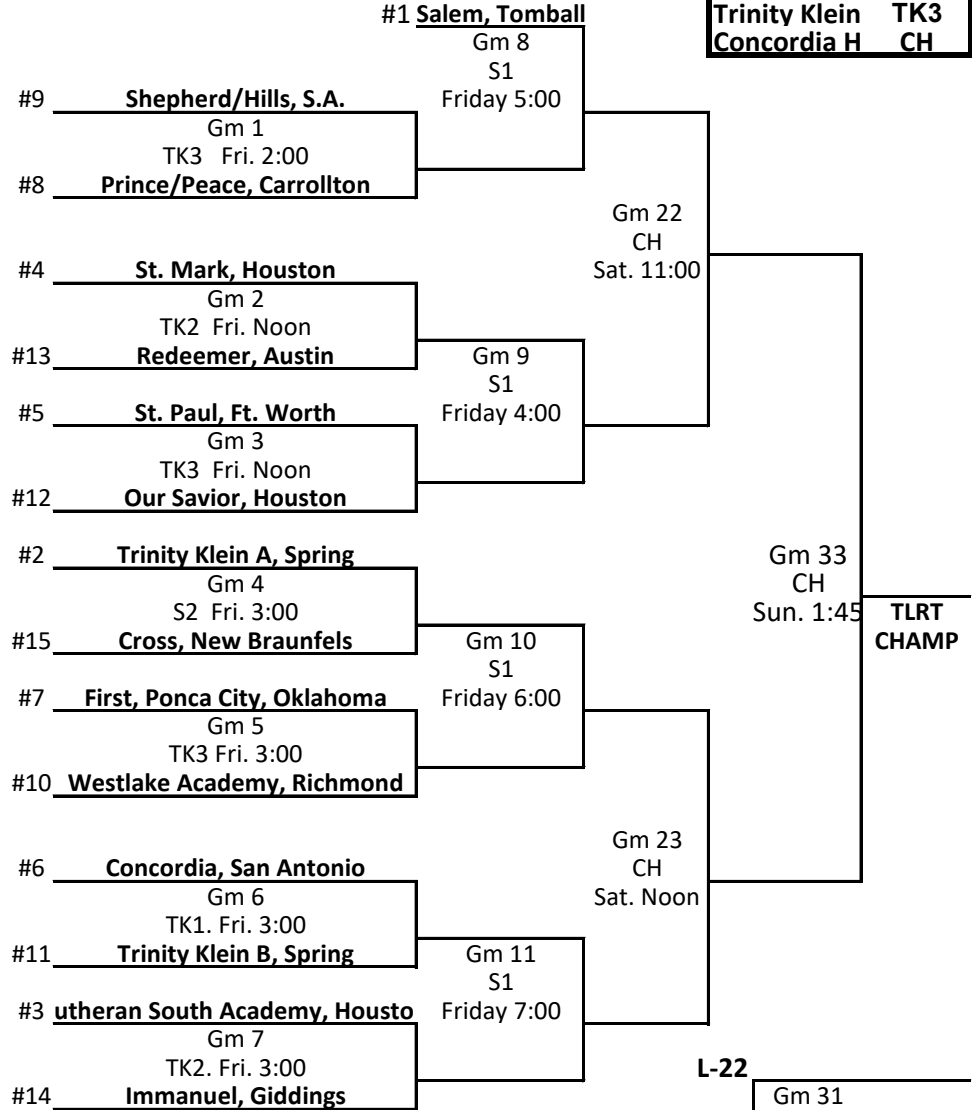

# TLRT 2026 - 15 GIRLS

**SILVER** 1st, 2nd

**GOLD** 1,2,3,4

<b>Salem 1</b>	<b>S1</b>
<b>Salem 2</b>	<b>S2</b>
<b>Trinity Klein</b>	<b>TK1</b>
<b>Trinity Klein</b>	<b>TK2</b>
<b>Trinity Klein</b>	<b>TK3</b>
<b>Concordia H</b>	<b>CH</b>

**15 Teams**  
33 games

Wed. 2/4 AM

**Losers in Bronze are eliminated**

**BRONZE** 1st

Concordia Lutheran High, 700 E Main, Tomball  
 Salem Lutheran, 22601 Lutheran Ch. Rd. Tomball  
 Trinity Klein Lutheran, 5201 Spring Cypress Rd., Spring